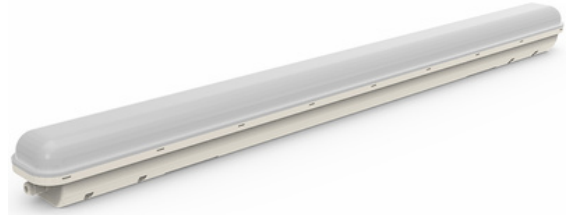

CODE: TS24WFPF

40W 1200MM NON EMERGENCY TEMPORARY WEATHERPROOF BATTEN

PRODUCT RANGE

CODE	DESCRIPTION
TS24WFPF	40W 1200mm Non Emergency Temporary Weatherproof Batten

ORDERING INFORMATION

Carton Qty	6 pieces
Weight	1.4kg (unit) - 8.4kg (box)
Dimension (L x W x H)	1220mm x 100mm x 75mm

OPERATIONAL INFORMATION

TECHNICAL SPECIFICATIONS

Voltage (V); Frequency (Hz)	220-260V; 50Hz
Operating Temperature	-25° - 45° C
IP Rating	IP65
IK Rating	IK07
Wiring	Flex and Plug
Mounting Type	Wall or Ceiling Surface Mounted
Construction	Polycarbonate Body and Diffuser
Standards	AS/NZS 60598.1 EMC

BATTERY AND LEDS

Power Consumption	40W on 240V
Power Factor	>0.95
Lumens Output	4000lm
LEDs Quantity	240 pcs
Lens	LED Lamp Rated 50,000 Hours
Colour Temperature	4000K
Dimmable	No
Beam Angle	110 Degrees