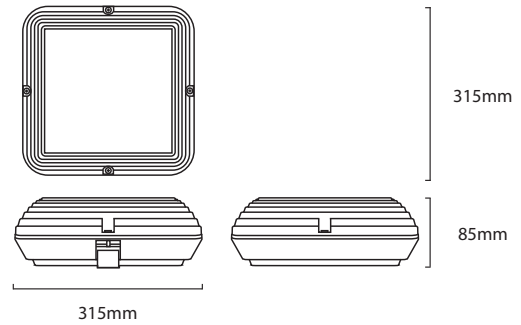

20W LED WEATHERPROOF BUNKER
CODE: SBUNKERWP

TECHNICAL SPECIFICATIONS

Product Code	SBUNKERWP	SBUNKERWPS (with Microwave Sensor)
Description	20w LED Weatherproof Bunker	
Mounting	Wall or Ceiling Surface Mounted	
Dimension L x W x H	315mm x 315mm x 85mm	
Construction	Die-Cast Aluminium Body and Polycarbonate Diffuser	
Operating Voltage	220-260Vac; 50Hz	
Power Factor	>0.95	
Power Consumption	20W on 240V	
IP Rating	IP 65	
Operating Temperature	0° - 45° C	
LED	102 x LEDs	
Dimmable	No	
Lumens Output	2200lm	
Colour Temperature	4000K	
PC Cover	Milky	
Beam Angle	140 Degrees	