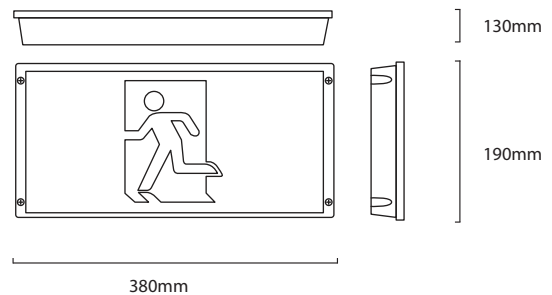

3w LED Wall Mount IP67 Weatherproof Exit with LiFePO4 Lithium Battery  
CODE: EXBOXWPL (R/L)

#### TECHNICAL SPECIFICATIONS

<b>Product Codes</b>	EXBOXWPL4H (4hr Duration + No Arrow)	EXBOXWPL (No Arrow)
	EXBOXWPL4HR (4hr Duration + Right Arrow)	EXBOXWPLL (Left Arrow)
	EXBOXWPL4HL (4hr Duration + Left Arrow)	EXBOXWPLR (Right Arrow)
<b>Description</b>	3W LED Wall Mount Weatherproof Maintained Exit	
<b>Construction</b>	ABS Body and Diffuser	
<b>Mounting</b>	Wall Mount	
<b>Dimension L x W x H</b>	380mm x 130mm x 190mm	
<b>Operating Mode</b>	Switch Maintained	
<b>Testing System</b>	Manual Test Switch	
<b>Charging Time</b>	16 Hours	
<b>Viewing Distance</b>	24 Metres	
<b>Lens</b>	LED Lamp Rated at 50,000 Hours	
<b>Operating Voltage</b>	220-260Vac; 50Hz	
<b>Power Consumption</b>	3W	
<b>IP Rating</b>	IP67	
<b>Operating Temperature</b>	5° - 45° C	
<b>Weight</b>	Approximately 1.2Kg	
<b>Performance</b>	AS/NZ 2293-2005, CE	