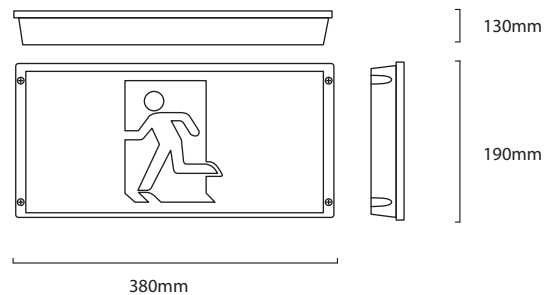

EXBOXWPL (R/L)

3w LED Wall Mount Weatherproof Exit

PRODUCT CODE: EXBOXWPL (R/L)

FEATURES

- **Weatherproof IP67 rating**
- **LiFePO4 Lithium Battery**
- Viewing Distance 24M
- Suitable for Wall Mount

Easy to Install
with Large
Terminal Block

High Powered
Long Life LED

Fully compliant
with AS/NZ 2293

3w LED Wall Mount IP67 Weatherproof Exit with LiFePO4 Lithium Battery
CODE: EXBOXWPL (R/L)

TECHNICAL SPECIFICATIONS

Product Codes	EXBOXWPL4H (4hr Duration + No Arrow)	EXBOXWPL (No Arrow)
	EXBOXWPL4HR (4hr Duration + Right Arrow)	EXBOXWPLL (Left Arrow)
	EXBOXWPL4HL (4hr Duration + Left Arrow)	EXBOXWPLR (Right Arrow)
Description	3W LED Wall Mount Weatherproof Maintained Exit	
Construction	ABS Body and Diffuser	
Mounting	Wall Mount	
Dimension L x W x H	380mm x 130mm x 190mm	
Operating Mode	Switch Maintained	
Testing System	Manual Test Switch	
Charging Time	16 Hours	
Viewing Distance	24 Metres	
Lens	LED Lamp Rated at 50,000 Hours	
Operating Voltage	220-260Vac; 50Hz	
Power Consumption	3W	
IP Rating	IP67	
Operating Temperature	5° - 45° C	
Weight	Approximately 1.2Kg	
Performance	AS/NZ 2293-2005, CE	